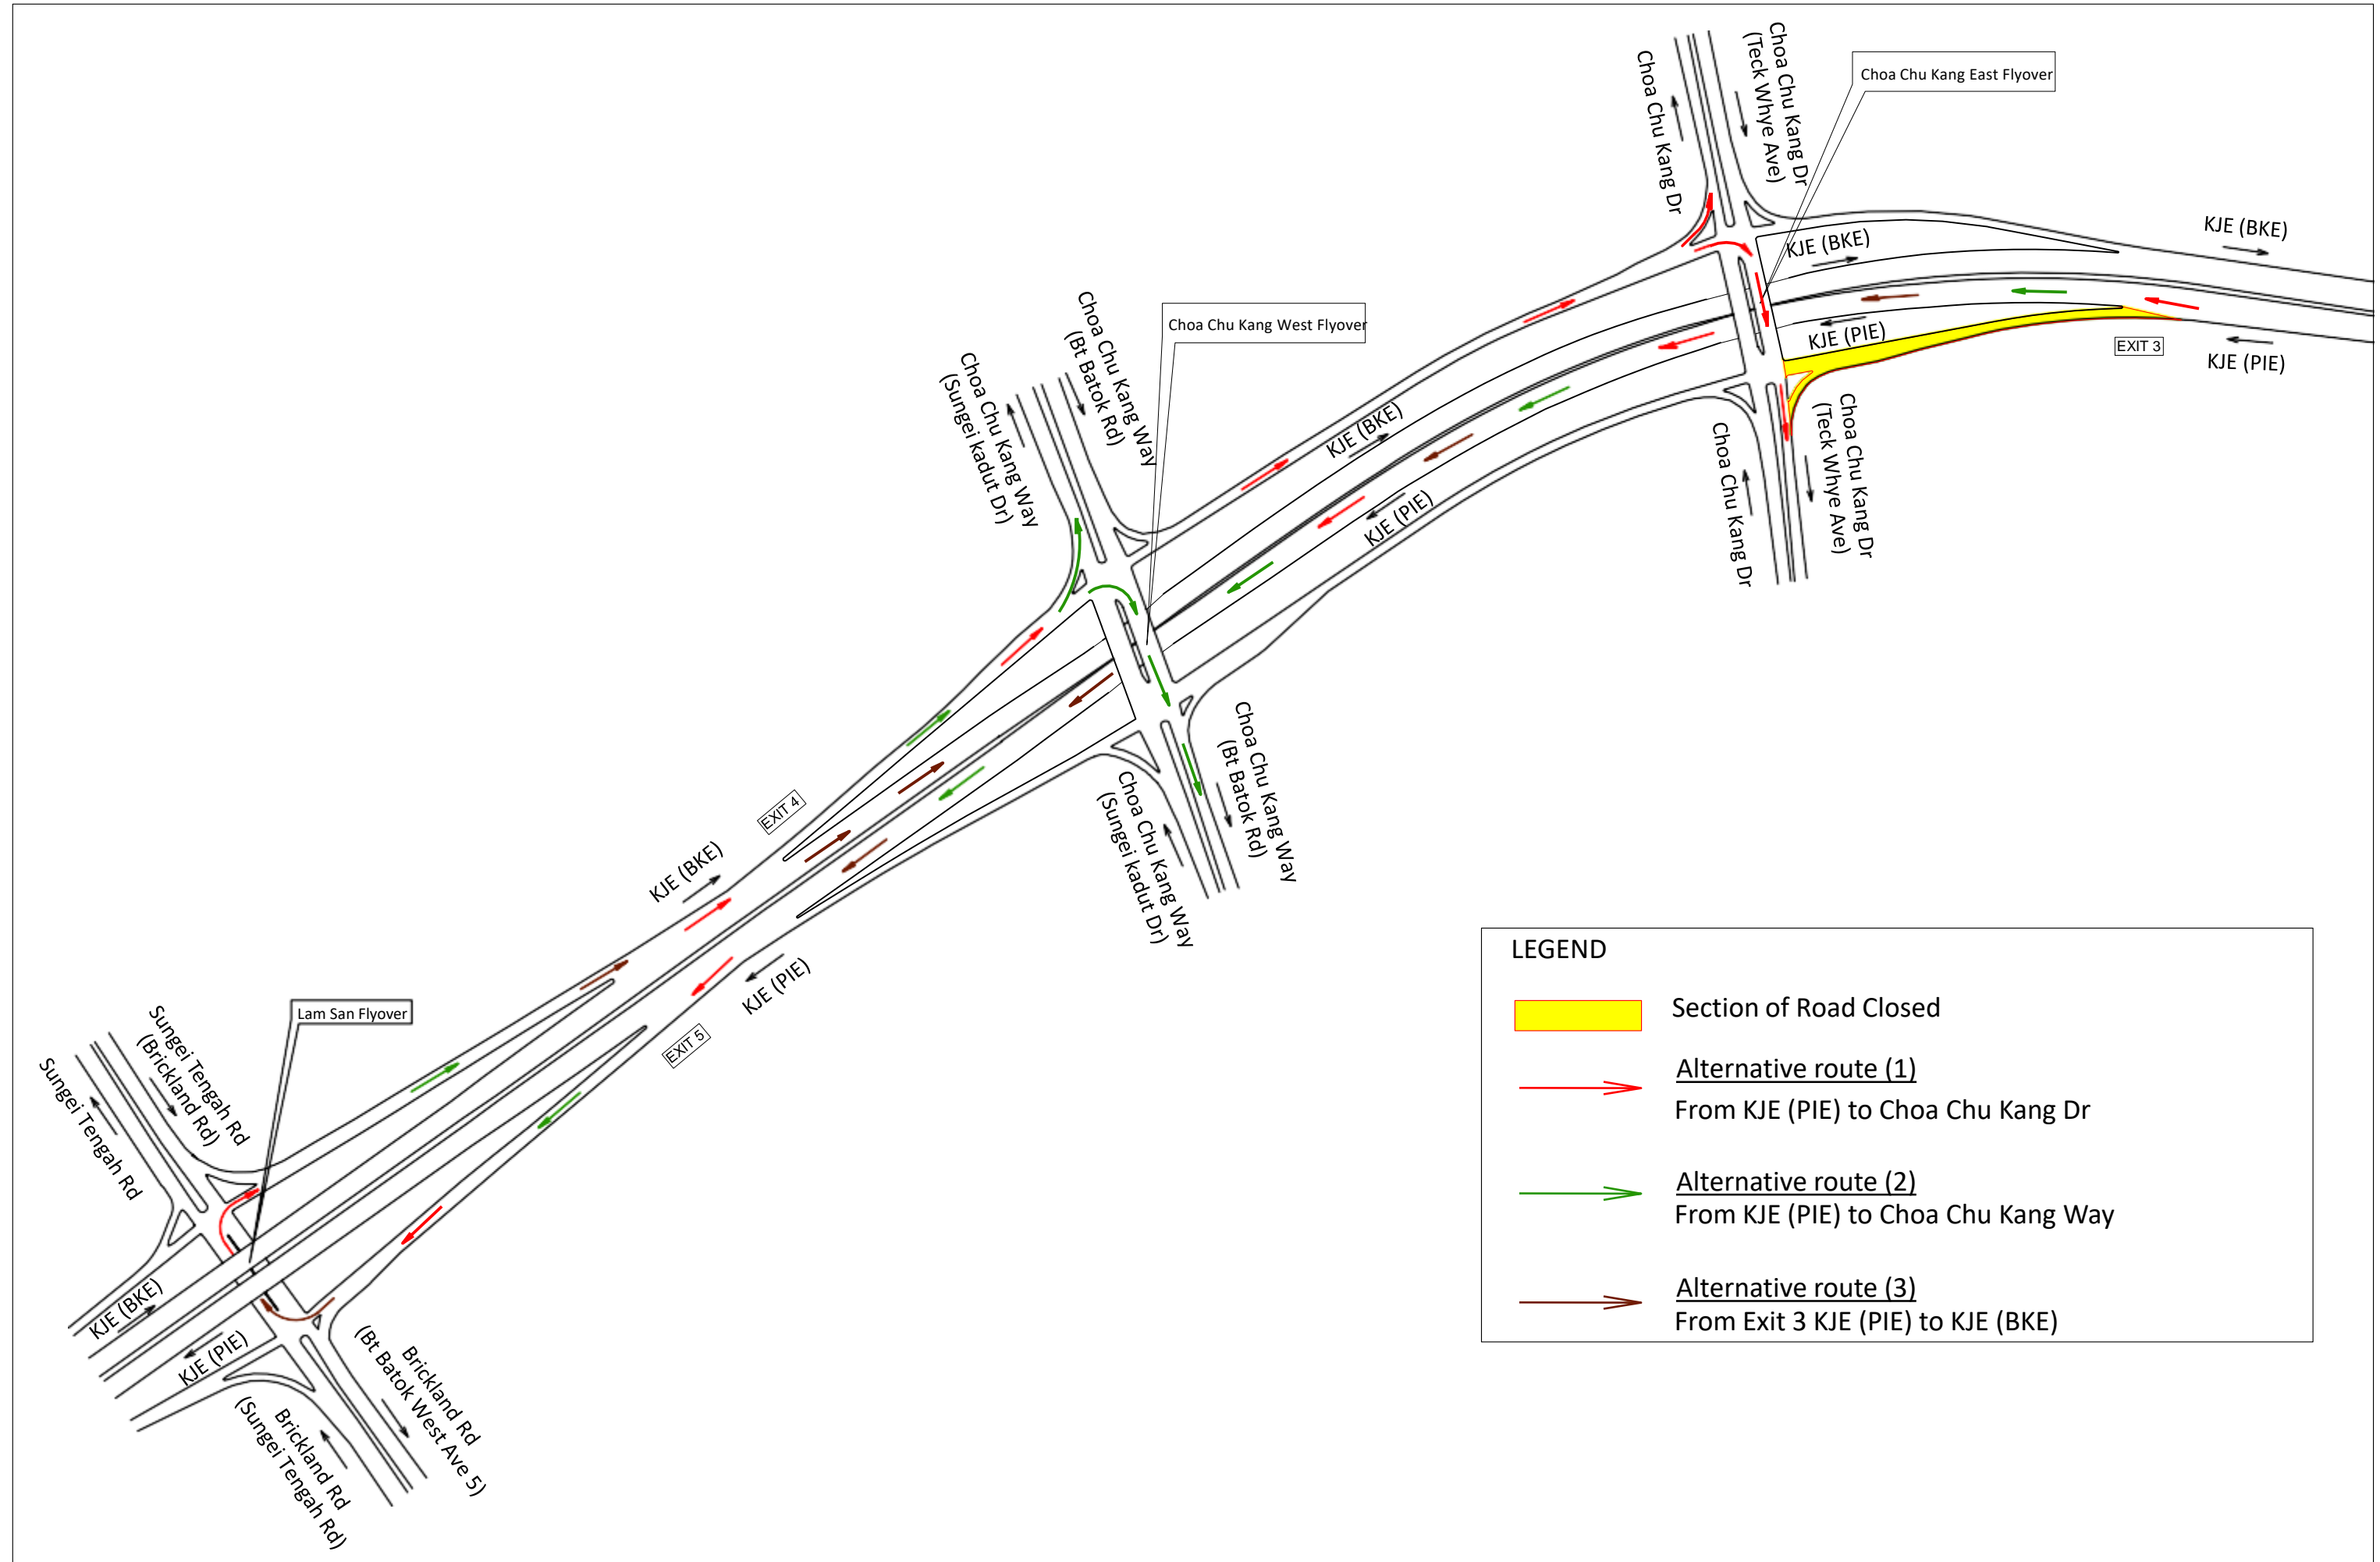

9 May 2024 to 11 May 2024
01.00am to 05.00am (daily)

LEGEND

-  Section of Road Closed
-  Alternative route (1)
From KJE (PIE) to Choa Chu Kang Dr
-  Alternative route (2)
From KJE (PIE) to Choa Chu Kang Way
-  Alternative route (3)
From Exit 3 KJE (PIE) to KJE (BKE)